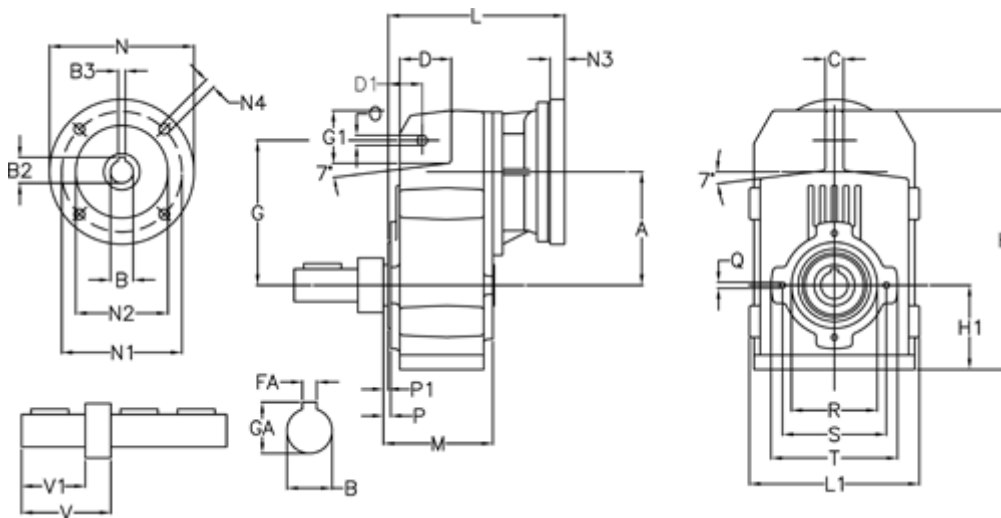

Data Sheet

Article number: 29560322821220
 Description: Shaft mounted gear
 A313R-228,2-P63B5

Measures

A = 150.50	FA = 10	M = 125.0	Q = M10x17
B = 35	G = 170	N = 140	R = 110
B1 = 11	G1 = 84.0	N1 = 115	S = 130
B2 = 12.8	GA = 38.0	N2 = 95	T = 150
B3 = 4	H = 326.0	N4 = M8x19	V = 93.0
C = 20	H1 = 102.0	O = 13	V1 = 60
D = 68.0	L = 225.5	P = 6.5	
D1 = 54.0	L1 = 210	P1 = 3.5	